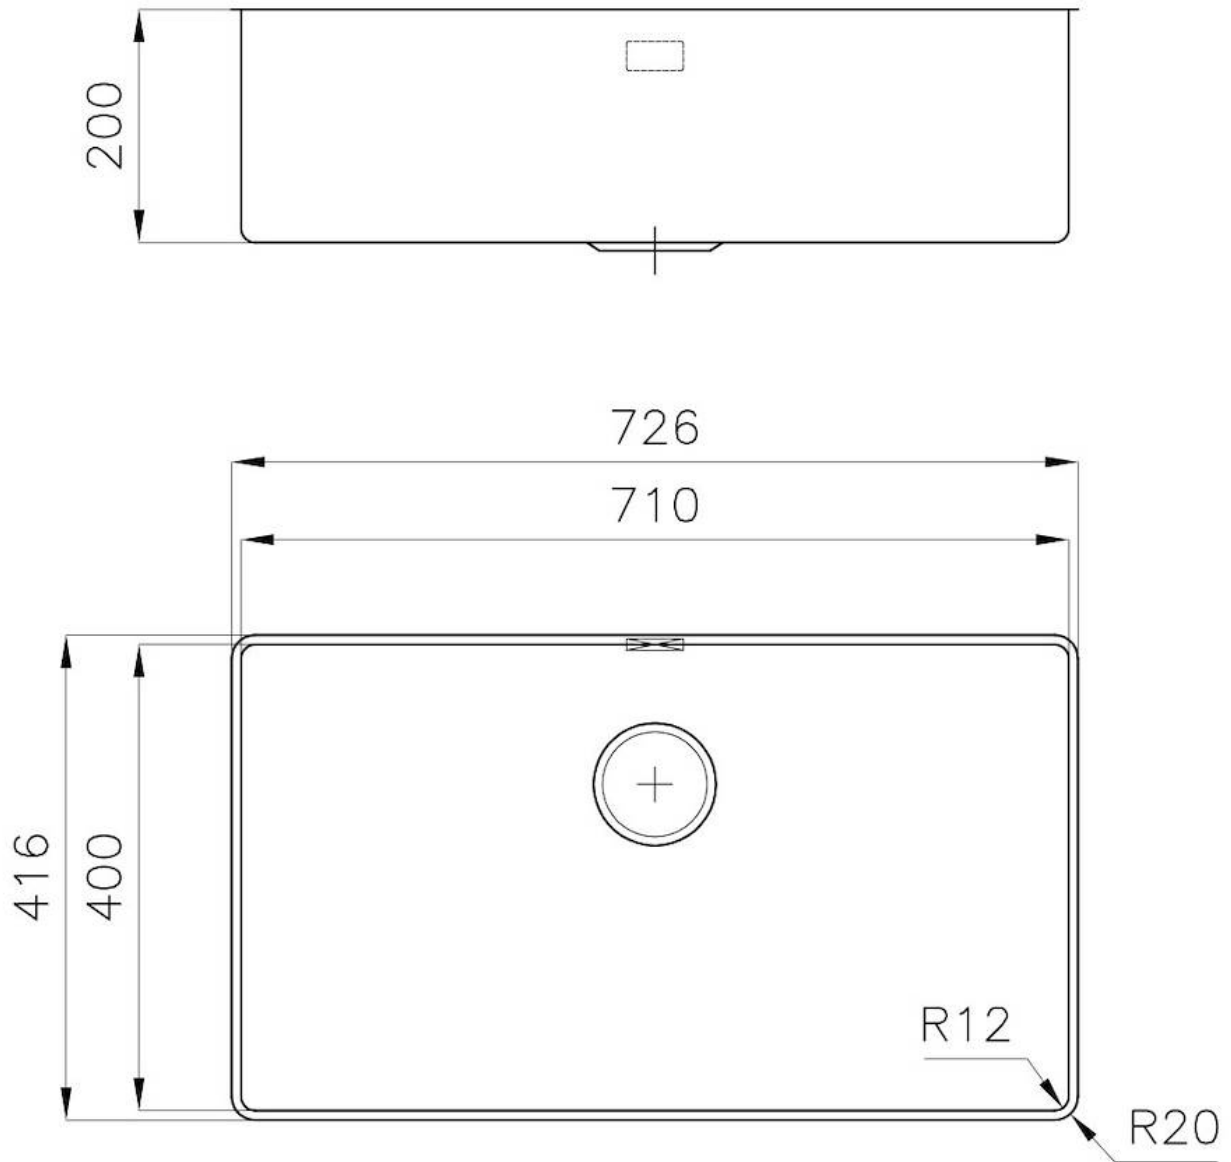

Coloring Gold

Base 80 cm

Width 72.6 cm

Dimensions 726x416 mm

Bowl dimension 710 x 400 mm

Built-in hole

[View technical data sheet](#)

Standard fittings

1 bowl

FEATURES

Basket 3,5" waste fitting

The drain is equipped with a large 3.5" drain, with the practical basket cap that prevents the discharge of solid parts.

Deep bowls

This bowls reach an important depth, over 20 cm, thanks to the advanced production technology, that can be offer great capieny and practicity in all the washing operations.

High thickness

1mm thick steel. A significant thickness, which guarantees the maximum sturdiness and durability.

Perimetral overflow

The overflow is always a security on the Foster sinks that prevents the overflow of water in case of oversights. The perimeter drain solution improves aesthetics thanks to its square and essential shape.

Small radius

Bowls with squared shapes with a modern design and an increased capacity, for a minimal aesthetics connected with an extreme practicity.

TECHNICAL DATA

*bordo sottile di soli 8mm
*Thin edge of only 8 mm