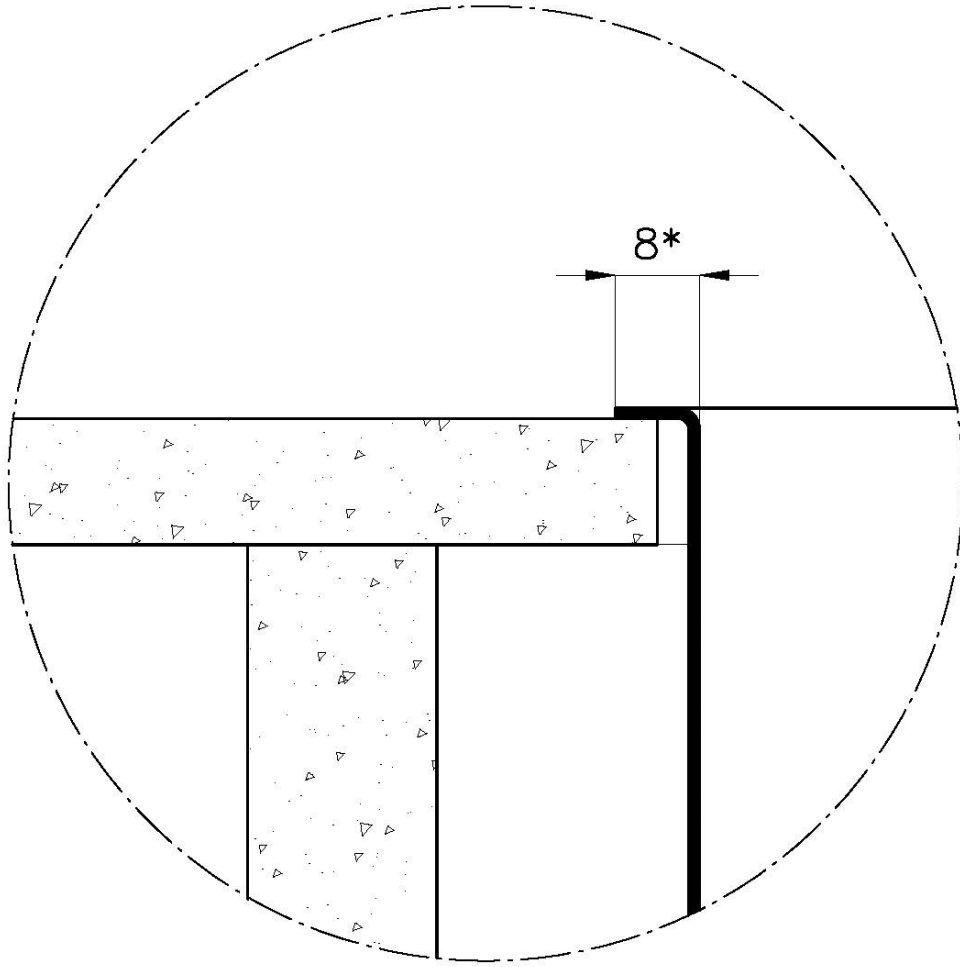

Coloring Gold

Base 80 cm

Width 72.6 cm

Dimensions 726x416 mm

Bowl dimension 710 x 400 mm

Built-in hole

[View technical data sheet](#)

Standard fittings

1 bowl

FEATURES

Basket 3,5" waste fitting

The drain is equipped with a large 3.5" drain, with the practical basket cap that prevents the discharge of solid parts.

Deep bowls

This bowls reach an important depth, over 20 cm, thanks to the advanced production technology, that can be offer great capieny and practicity in all the washing operations.

High thickness

1mm thick steel. A significant thickness, which guarantees the maximum sturdiness and durability.

Perimetral overflow

The overflow is always a security on the Foster sinks that prevents the overflow of water in case of oversights. The perimeter drain solution improves aesthetics thanks to its square and essential shape.

Small radius

Bowls with squared shapes with a modern design and an increased capacity, for a minimal aesthetics connected with an extreme practicity.

TECHNICAL DATA

*bordo sottile di soli 8mm
*Thin edge of only 8 mm