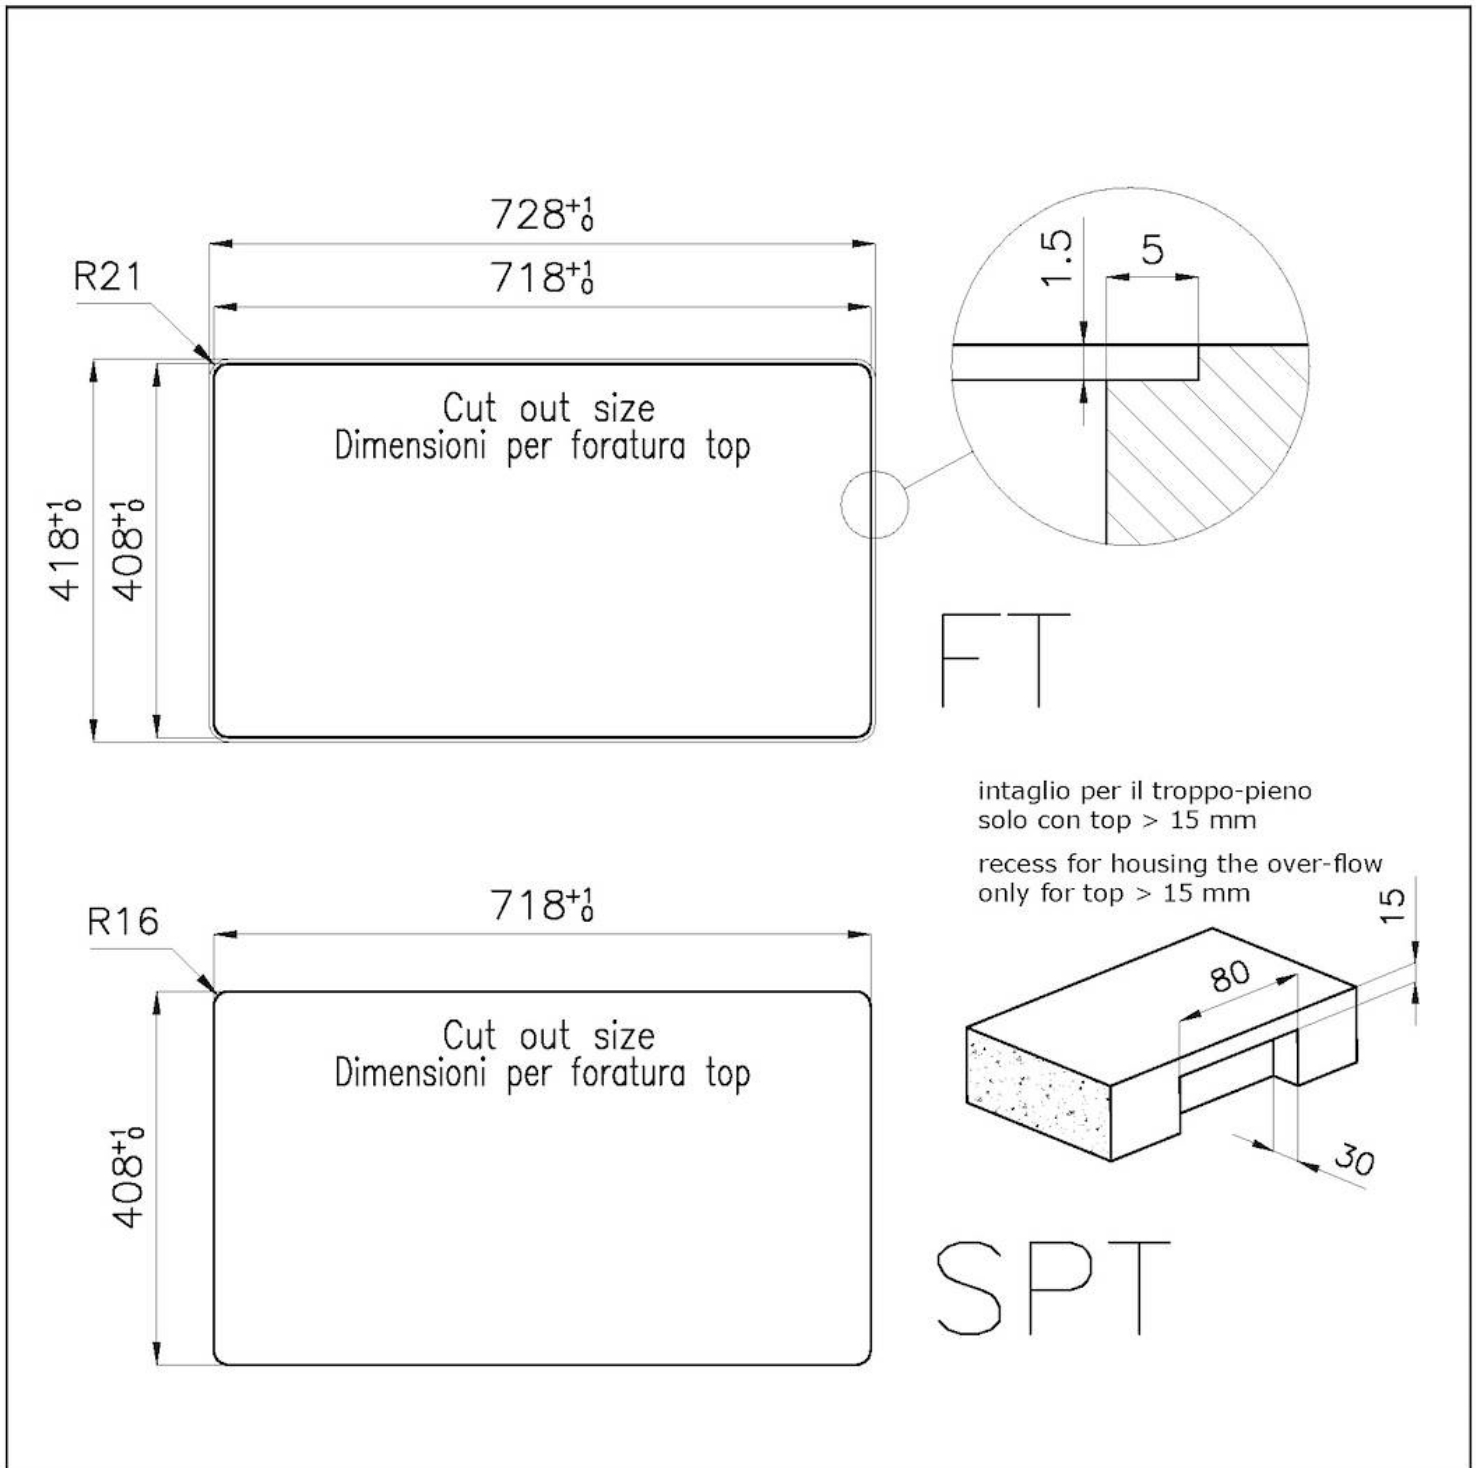

Coloring Gold

Base 80 cm

Width 72.6 cm

Dimensions 726x416 mm

Bowl dimension 710 x 400 mm

Built-in hole

[View technical data sheet](#)

Standard fittings

Small radius

Bowls with squared shapes with a modern design and an increased capacity, for a minimal aesthetics connected with an extreme practicity.

TECHNICAL DATA

*bordo sottile di soli 8mm
*Thin edge of only 8 mm